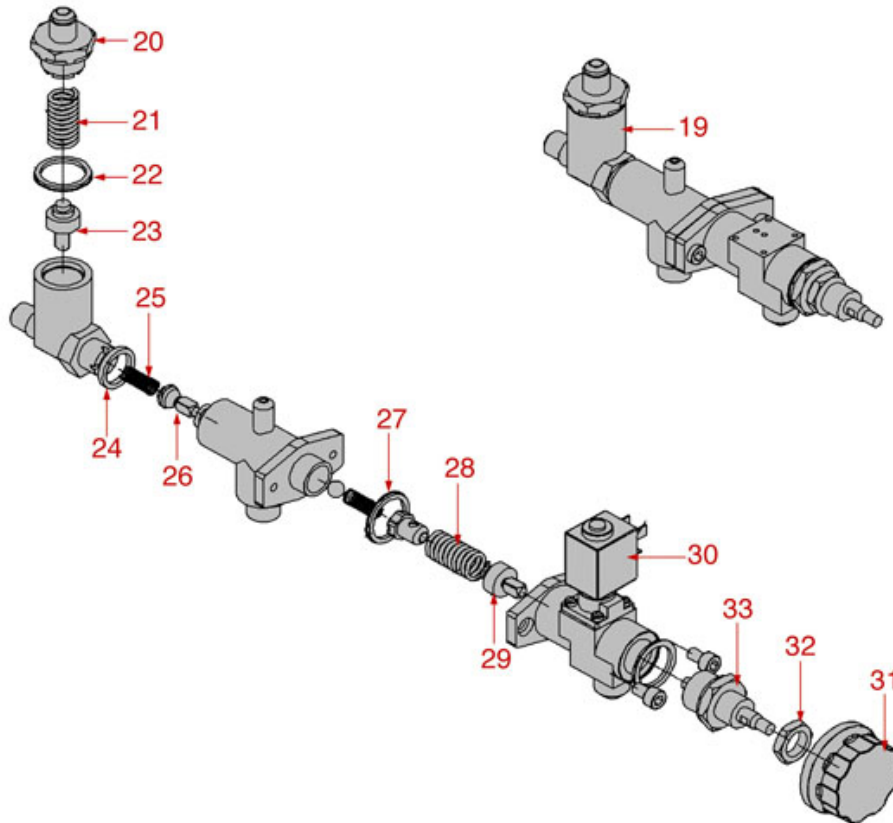

INLET TAPS

FZCS1001

FIorenzato C.S.

Position	LF code no.	Description
1	1358001	WATER INLET TAP
2	1120331	2-WAY SOLENOID VALVE LUCIFER 240V 50Hz
3	1186612	O-RING 02025 VITON
6	1523437	NON-RETURN VALVE
9	1186326	TEFLON FLAT GASKET $\varnothing$ 22x16x2 mm
12	1523412	INLET VALVE
18	1349102	FITTING $\varnothing$ 1/4"M-1/4"M
19	1348210	WATER INLET TAP
21	1250073	OUTLET SPRING $\varnothing$ 14.5x32 mm
22	1186117	TEFLON FLAT GASKET $\varnothing$ 26x21x2 mm
23	1523453	COMPLETE DRAIN VALVE
24	1186326	TEFLON FLAT GASKET $\varnothing$ 22x16x2 mm
25	1250071	NON-RETURN VALVE SPRING $\varnothing$ 8x32 mm
26	1523437	NON-RETURN VALVE
27	1186118	TEFLON FLAT GASKET $\varnothing$ 26x19x2 mm
29	1523412	INLET VALVE