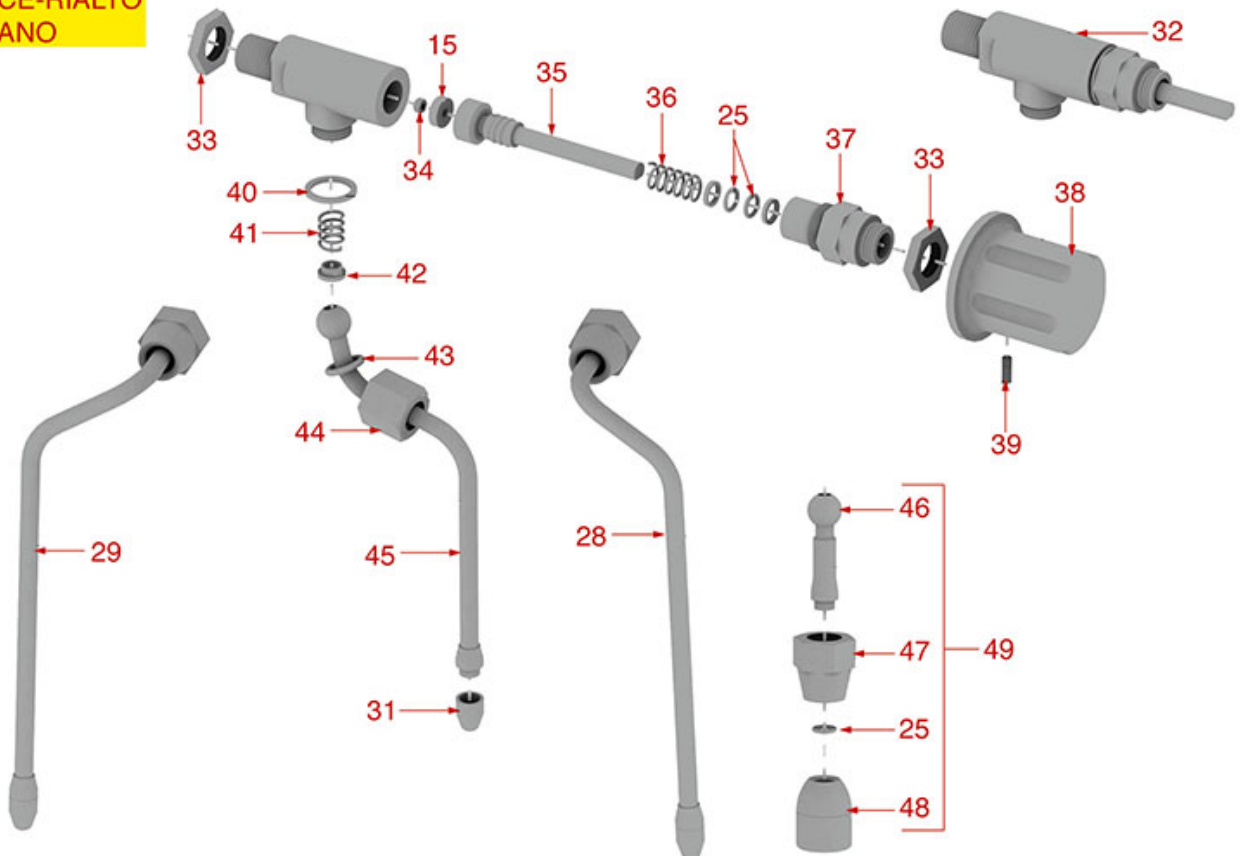

FENICE-RIALTO MURANO