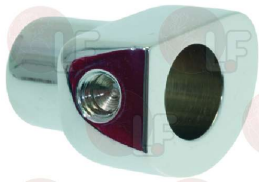

FIorenzato C.S.

1191022 CHROMIUM-PLATED CAM

FIorenzato C.S.

1225002 CHROMIUM-PLATED CAP M6