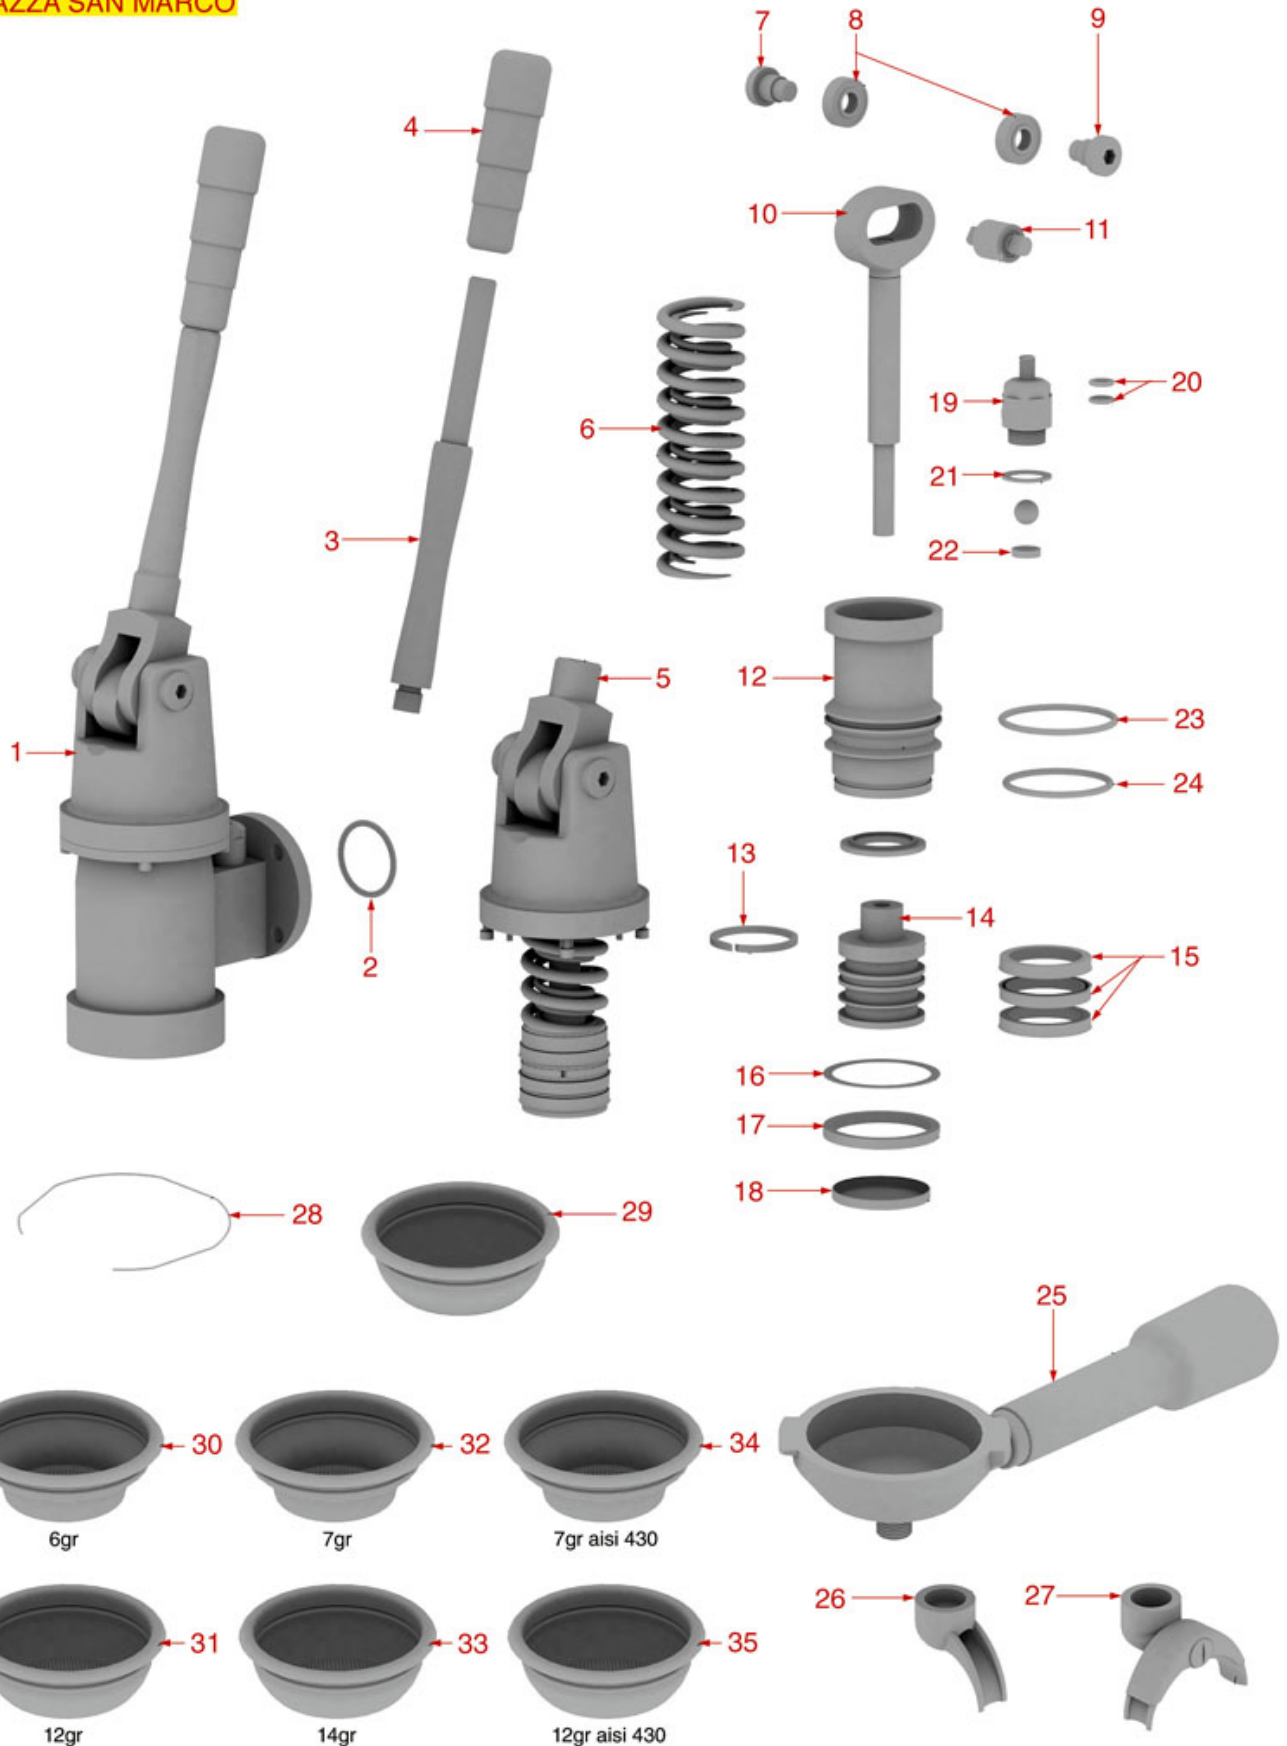

LEVER BREW GROUP

PIAZZA SAN MARCO

FZCS0201

Positions without LF code no.: upon request

FIORENZATO C.S.

Position	LF code no.	Description
2	1186798	O-RING 0146 VITON
6	1250113	LEVER GROUP SPRING PAIR
13	1186800	FLAT GASKET $\varnothing$ 50x44x4 mm TEFLON
15	1186835	LIP GASKET $\varnothing$ 51x40x7.3 mm
16	1190021	PAPER SEAL $\varnothing$ 66x58x0.8 mm
17	1186829	FILTER HOLDER GASKET $\varnothing$ 66x56x6 mm
18	1081003	SHOWER SCREEN $\varnothing$ 57.5 mm
20	1186612	O-RING 02025 VITON
21	1186731	TEFLON FLAT GASKET $\varnothing$ 24x19x2 mm
22	1523404	NON-RETURN VALVE
23	1186199	O-RING 0162 EPDM
24	1186799	O-RING 04225 EPDM
26	1022501	SINGLE SPOUT $\varnothing$ 3/8"
27	1022502	DOUBLE SPOUT $\varnothing$ 3/8"
28	1250101	FILTER BLOCKING SPRING $\varnothing$ 1,00 mm INOX
29	1160339	BLIND FILTER
30	1160251	1 CUP FILTER 6 g
31	1160252	2-CUP FILTER 12 GRAMS
32	1160335	1 CUP FILTER 7 g
33	1160337	2-CUP FILTER 14 GRAMS
34	1160281	1-CUP FILTER 7 gr - BASIC QUALITY
35	1160282	2-CUP FILTER 14 GRAMS - BASIC QUALITY