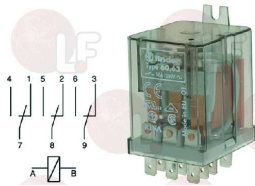

FIorenzato C.S. A3200109

Rotary switches

1057020 SELECTOR SWITCH 0-2 POSITIONS 25A 600V
square pin 5x5 mm
for Coffee machine (FIorenzato C.S.)
for Coffee machine (GRIMAC) G11