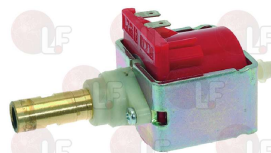

FIorenzato C.S. A1900042

Water filling taps

1523412 INLET VALVE
for water inlet tap