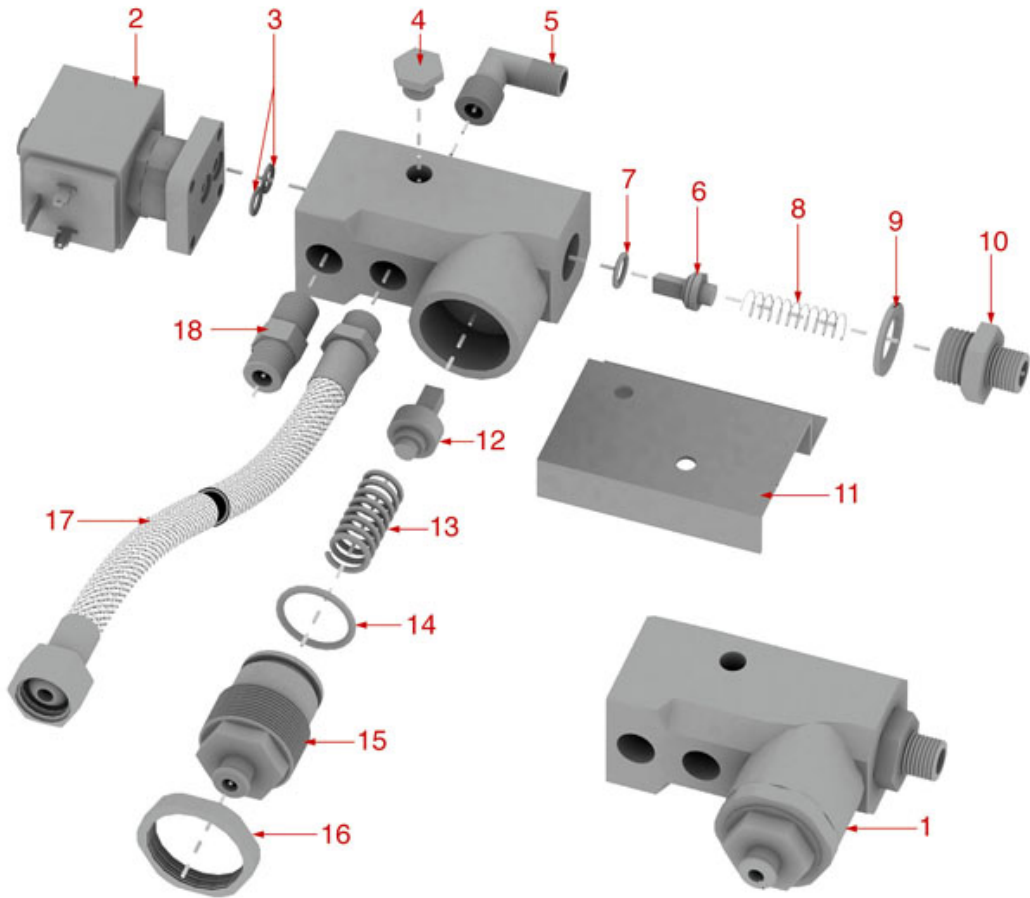

INLET TAPS

FZCS1001

FIorenzato C.S.

Position	LF code no.	Description
1	1358001	WATER INLET TAP
2	1120331	2-WAY SOLENOID VALVE LUCIFER 240V 50Hz
3	1186612	O-RING 02025 VITON
6	1523437	NON-RETURN VALVE
9	1186326	TEFLON FLAT GASKET $\varnothing$ 22x16x2 mm
12	1523412	INLET VALVE
18	1349102	FITTING $\varnothing$ 1/4"M-1/4"M
19	1348210	WATER INLET TAP
21	1250073	OUTLET SPRING $\varnothing$ 14.5x32 mm
22	1186117	TEFLON FLAT GASKET $\varnothing$ 26x21x2 mm
23	1523453	COMPLETE DRAIN VALVE
24	1186326	TEFLON FLAT GASKET $\varnothing$ 22x16x2 mm
25	1250071	NON-RETURN VALVE SPRING $\varnothing$ 8x32 mm
26	1523437	NON-RETURN VALVE
27	1186118	TEFLON FLAT GASKET $\varnothing$ 26x19x2 mm
29	1523412	INLET VALVE