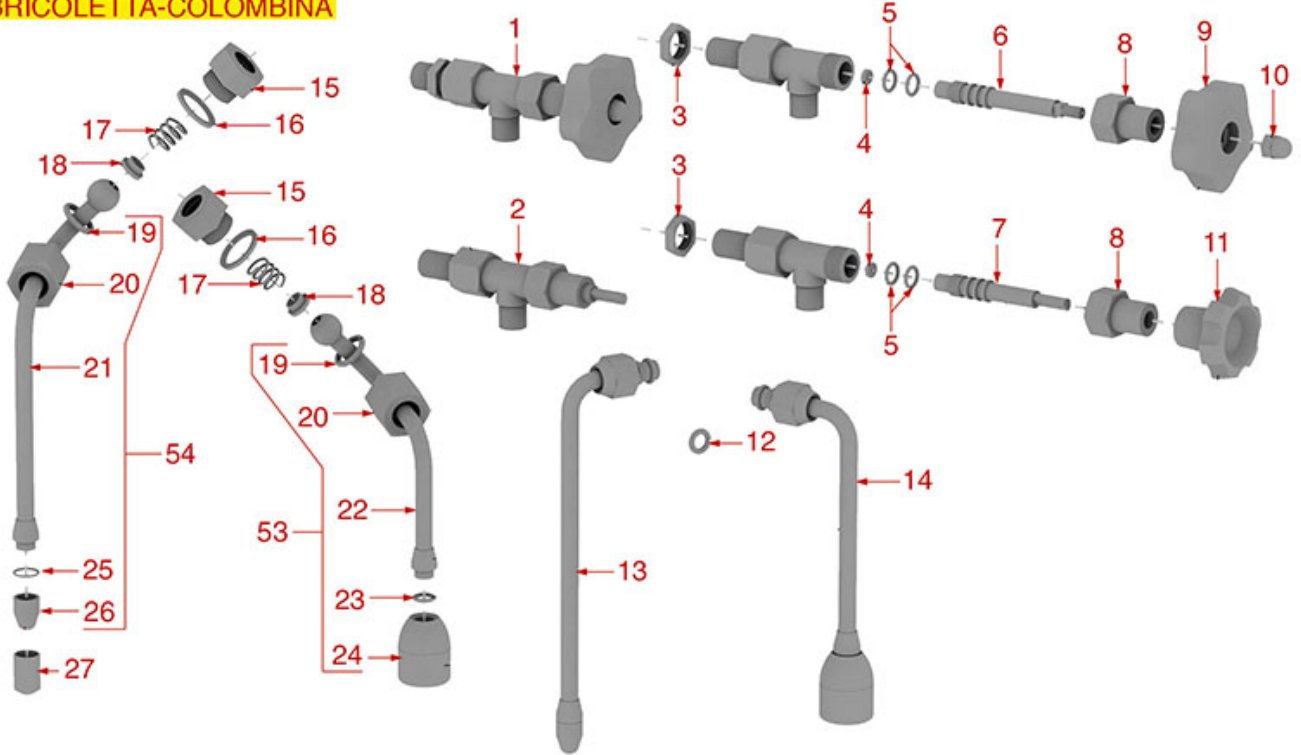

WATER/STEAM TAPS 2

BRICOLETTA-COLOMBINA