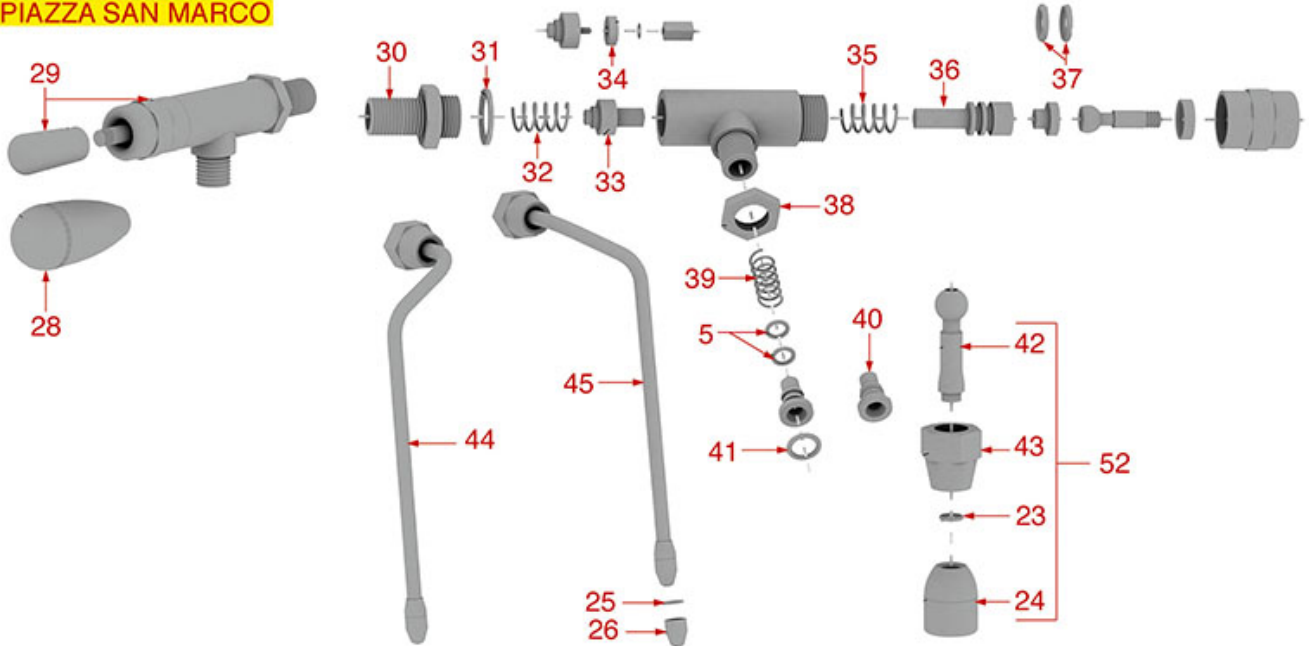

PIAZZA SAN MARCO