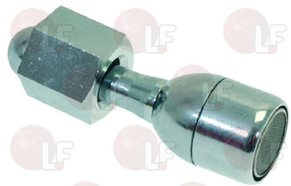

FIorenzato C.S. A2200008

1449304 COMPLETE WATER PIPE
for Coffee machine (FIorenzato C.S.) DUCALE
FENICE
for Coffee machine (VIBIEMME) CHIMAERA - CUBO
DOMOBARJUNIOR - DOMOBARSUPER - LOLLO - REPLICA