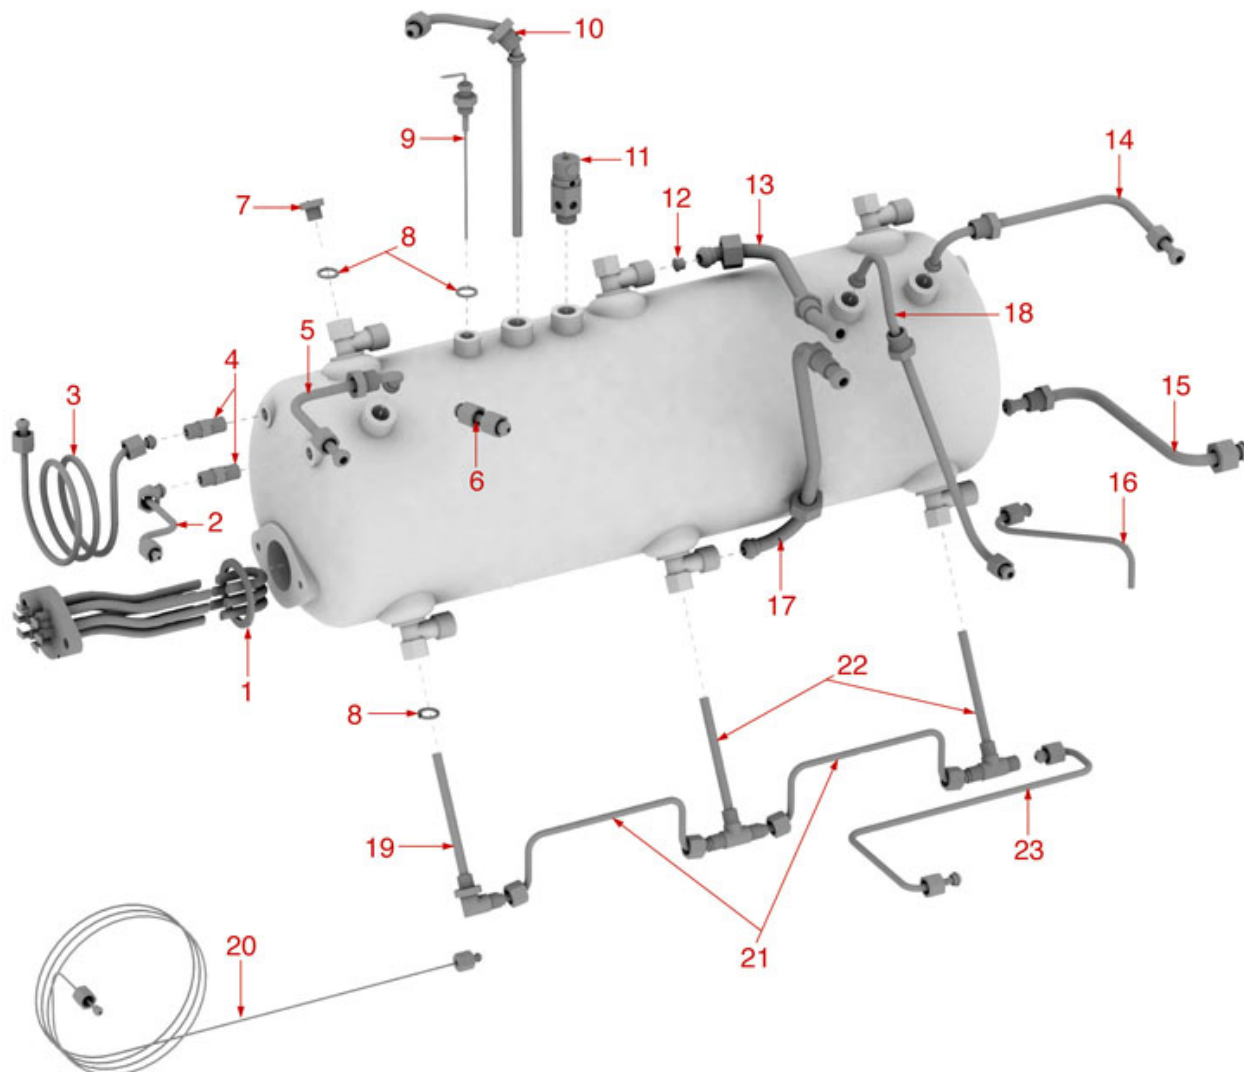

BOILER

24
1
DUCALE LEVETTA 1GR
DUCALE PULSANTE 1GR
DUCALE ELETTRONICA 1GR

26
1
DUCALE LEVETTA 3GR
DUCALE PULSANTE 3GR
DUCALE ELETTRONICA 3GR
FENICE ELETTRONICA 3GR
RIALTO PULSANTE 3GR
RIALTO ELETTRONICA 3GR
MURANO ELETTRONICA 3GR

25
1
DUCALE LEVETTA 2GR
DUCALE PULSANTE 2GR
DUCALE ELETTRONICA 2GR
FENICE PULSANTE 2GR-3GR
FENICE ELETTRONICA 2GR
RIALTO PULSANTE 2GR
RIALTO ELETTRONICA 2GR
MURANO ELETTRONICA 2GR

27
28
ACCADEMIA PULSANTE 2GR
ACCADEMIA ELETTRONICA 2GR