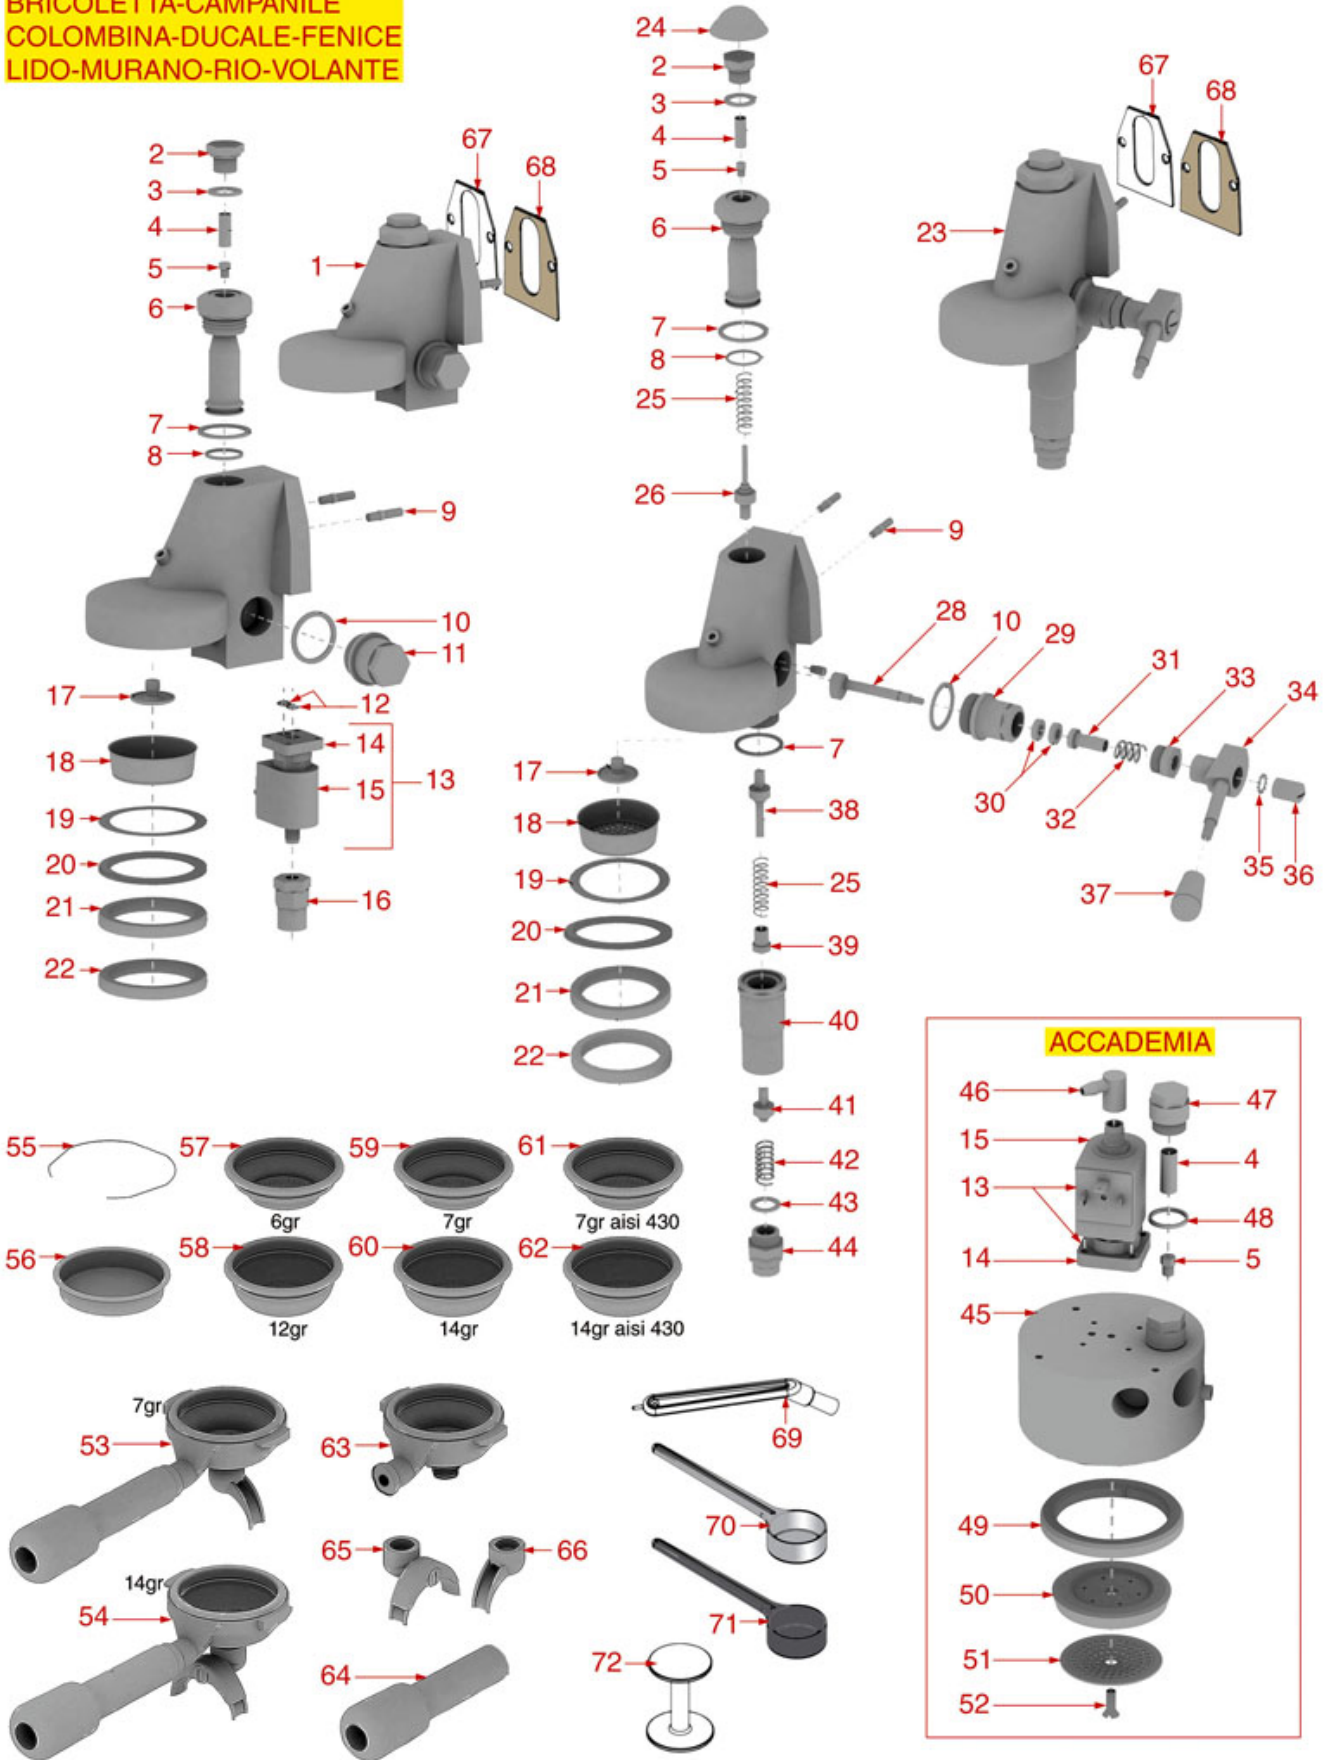

*Suitable **universal spare parts** may not be included*

AUTO AND LEVER COFFEE GROUP

BRICOLETTA-CAMPANILE
COLOMBINA-DUCALE-FENICE
LIDO-MURANO-RIO-VOLANTE

FIorenzato C.S.

Position	LF code no.	Description
1	1192006	BREW GROUP E61
2	1439001	CAP ø 16 mm FOR BREW GROUP
3	1186326	TEFLON FLAT GASKET ø 22x16x2 mm
4	1160517	WATER FILTER ø 8.5x22 mm
5	1501522	NOZZLE M6x1 HOLE ø 0,75 mm
6	1027016	UPPER CHROMIUM-PLATED SLEEVE
7	1186307	TEFLON FLAT GASKET ø 36x30x2 mm
8	1186591	O-RING 0128 VITON
10	1186307	TEFLON FLAT GASKET ø 36x30x2 mm
11	1439011	CHROMIUM-PLATED SIDE CAP
12	1186611	O-RING 02025 RED SILICONE
12	1186612	O-RING 02025 VITON
13	1120330	3-WAY SOLENOID VALVE LUCIFER 240V 50Hz
13	1120335	3-WAY SOLENOID VALVE PARKER 230V 50/60Hz
14	1120334	3-WAY MECHANICAL COMPONENT LUCIFER
14	1120339	3-WAY MECHANICAL COMPONENT PARKER
15	1120332	COIL LUCIFER/PARKER 220/240V 9W 50Hz
15	3120032	COIL PARKER ZB09 9W 220/240V 50/60Hz
16	1349007	DRAIN CHROMIUM-PLATED FITTING
17	1501561	GROUP SPRAY NOZZLE ø 30 mm M10x1
18	1081016	SHOWER SCREEN ø 60 mm
19	1190001	PAPER SEAL ø 73x59x0.8 mm
20	1190002	RUBBER SEAL ø 73x59x1 mm EPDM
21	1186723	FILTER HOLDER GASKET ø 73x57x8.5 mm
22	1186721	FILTER HOLDER GASKET ø 74x57.5x8 mm
22	1186722	FILTER HOLDER GASKET ø 73x57x8 mm
23	1192001	LEVER BREW GROUP E61
25	1250537	SPRING ø 14x45 mm
26	1523451	COMPLETE SPOUT VALVE
28	1324048	CAM ROD FOR COFFEE GROUP
29	1349022	CAMS CHROMIUM-PLATED FITTING
30	1186312	EPDM FLAT GASKET ø 15.5x7.5x4 mm
31	1186313	CAM GUIDE BUSHING
32	1250011	RUBBERPIECE LOCKING SPRING ø 14,6x21 mm
33	1439533	STUFFING GLAND CHROME-PLATED FITTING
34	1191022	CHROMIUM-PLATED CAM
36	1191022	CHROMIUM-PLATED CAM
37	1241401	KNOB M8x1
38	1523452	COMPLETE DRAIN VALVE
40	1027002	OUTLET CHROMIUM-PLATED SLEEVE
41	1523453	COMPLETE DRAIN VALVE
42	1250073	OUTLET SPRING ø 14.5x32 mm
47	1439532	CAP ø 3/8" M FOR BREW GROUP
49	1186622	FILTER HOLDER GASKET ø 71x56x8 mm
50	1086595	SHOWER HOLDER DIFFUSER
51	1081007	SHOWER ø 51.5 mm
53	1165040	1 CUP FILTER HOLDER ASSEMBLY FIORENZATO
54	1165042	2 CUPS FILTER HOLDER ASSEMBLY FIORENZATO
55	1250101	FILTER BLOCKING SPRING ø 1,00 mm INOX
56	1160339	BLIND FILTER
57	1160251	1 CUP FILTER 6 g
58	1160252	2-CUP FILTER 12 GRAMS
59	1160335	1 CUP FILTER 7 g
60	1160337	2-CUP FILTER 14 GRAMS
61	1160281	1-CUP FILTER 7 gr - BASIC QUALITY
62	1160282	2-CUP FILTER 14 GRAMS - BASIC QUALITY
63	1165022	FILTER HOLDER COFFEE MACHINES
64	1241504	FILTER HOLDER HANDLE M12
65	1022502	DOUBLE SPOUT ø 3/8"
66	1022501	SINGLE SPOUT ø 3/8"
67	1186508	COFFEE GROUP GASKET 77x73x2 mm
68	1186384	COFFEE GROUP GASKET 80x70x2 mm
69	1384001	BRUSH FOR COFFEE SHOWER
70	1069002	STAINLESS STEEL MEASURING SPOON 20 ml
71	1069001	PLASTIC MEASURING SPOON 20 ml
72	1385002	NYLON COFFEE TAMPER ø 50/57 mm