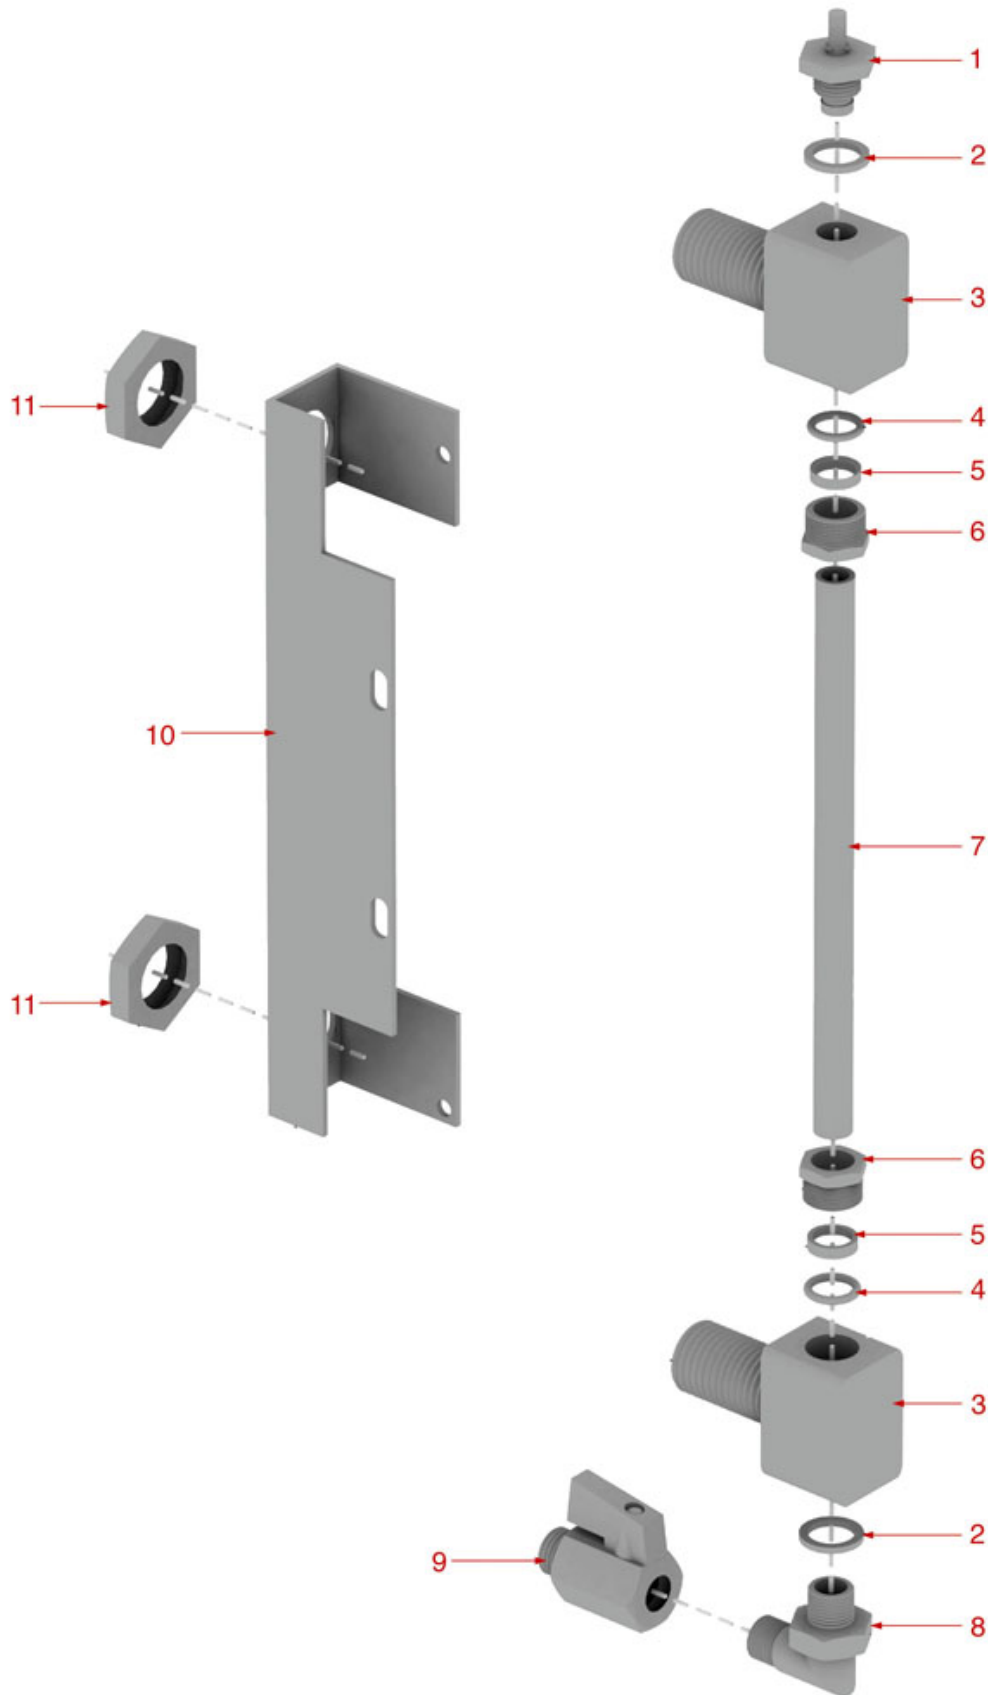

LEVEL

FZCS1501

Positions without LF code no.: upon request

FIORENZATO C.S.

Position	LF code no.	Description
1	1523534	BOILER VALVE $\varnothing$ 1/4"M
2	1186404	TEFLON FLAT GASKET $\varnothing$ 18x13x2 mm
4	1186318	O-RING 03043 EPDM
5	1186448	STUFFING GLAND RING $\varnothing$ 14.5x11.5x3.5 mm
7	1520511	LEVEL GLASS $\varnothing$ 11x170 mm
9	3526699	BALL VALVE $\varnothing$ 1/4" MF