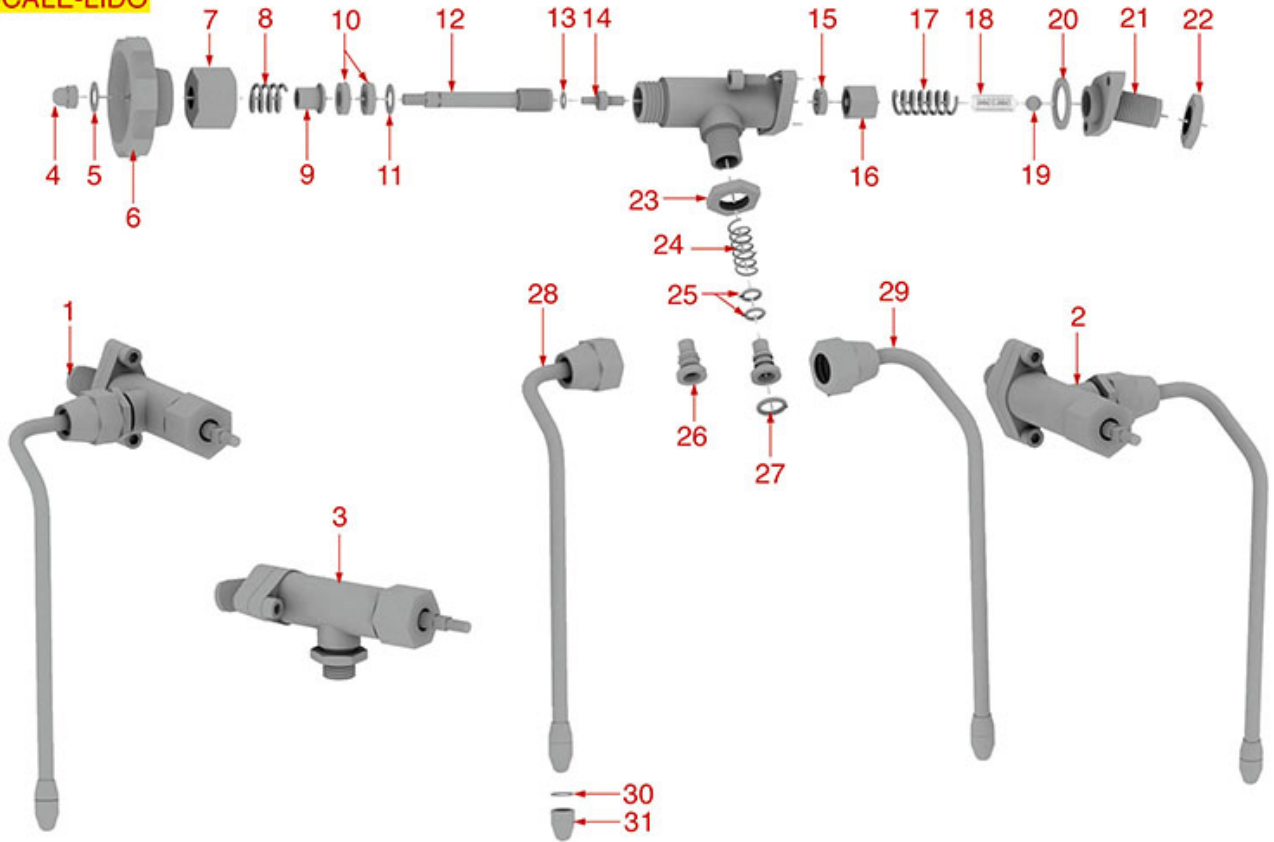

WATER/STEAM TAPS

DUCALE-LIDO