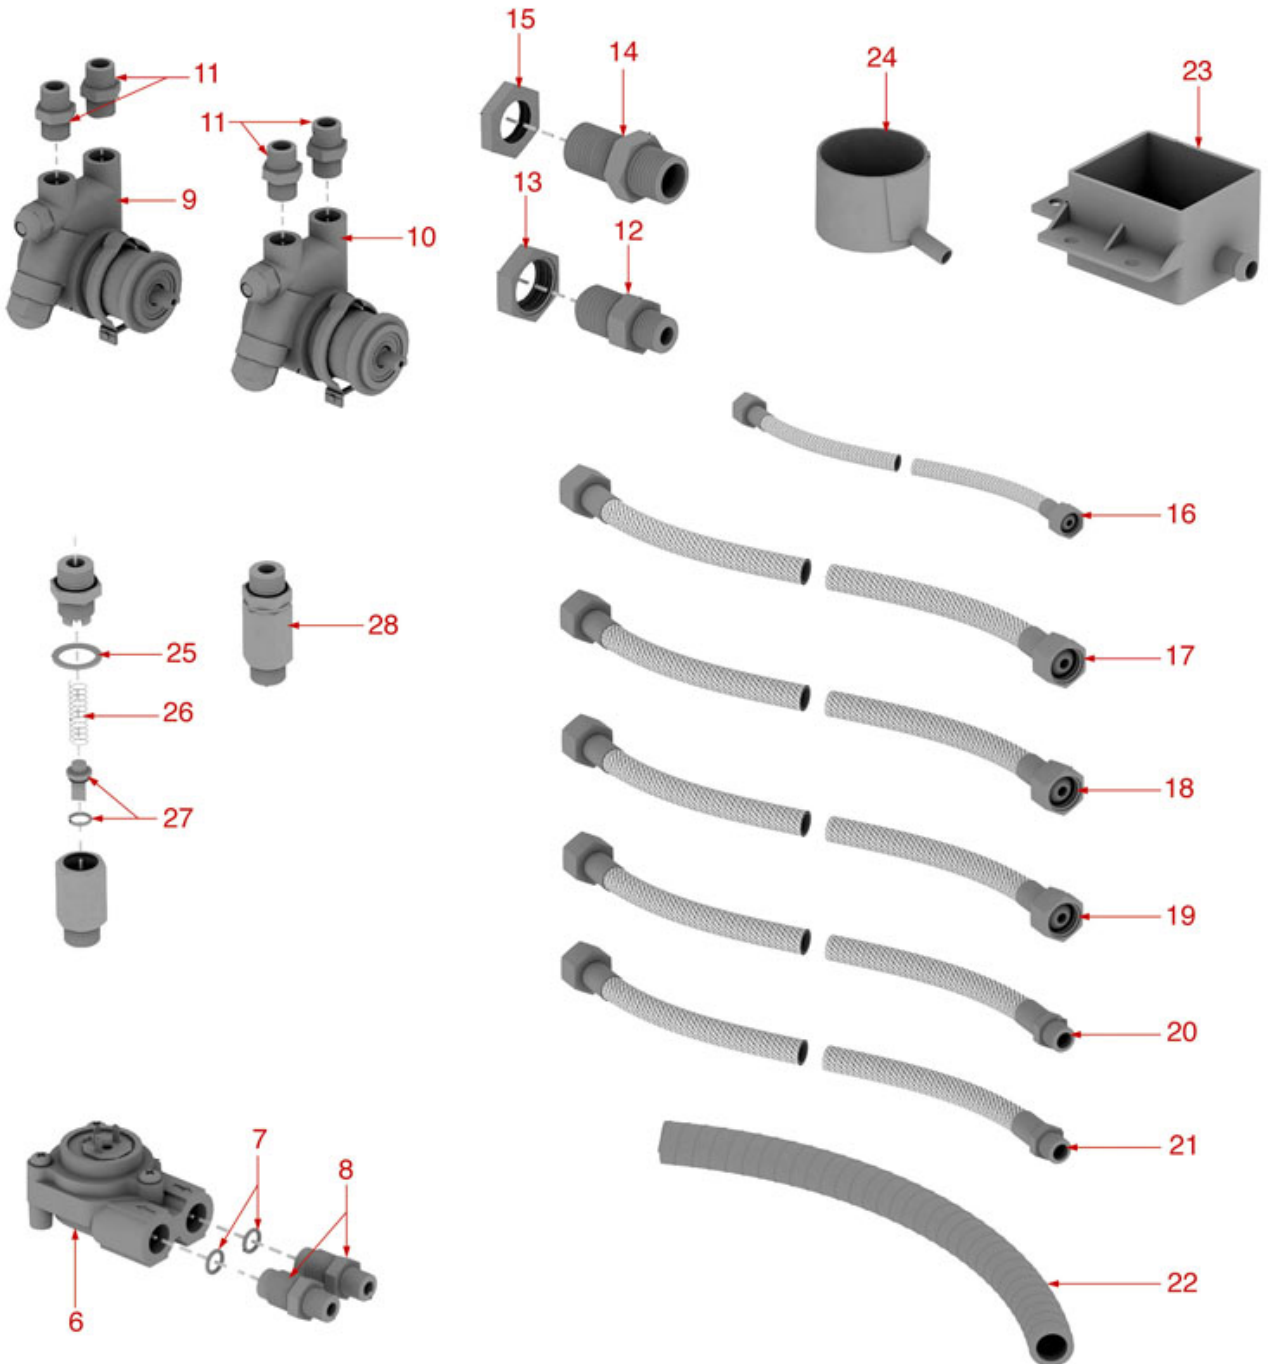

PRESSURE GAUGES AND HYDRAULIC PARTS

FZCS2501

Positions without LF code no.: upon request

FIorenzato C.S.

Position	LF code no.	Description
2	1445555	BOILER-PUMP PRESSURE GAUGE ø 60 mm
3	1445558	BOILER-PUMP PRESSURE GAUGE ø 63 mm
4	1245554	BOILER PRESSURE GAUGE ø 52 mm 0÷3 bar
5	1245553	PUMP PRESSURE GAUGE ø 52 mm 0÷16 bar
6	1455351	VOLUMETRIC FLOWMETER GICAR
7	1186612	O-RING 02025 VITON
8	1349092	FITTING ø 1/8"M - 1/4"M
11	1349100	PUMP CONNECTION ø 3/8"CONIC-3/8" STRAIGH
12	1349112	FITTING ø 1/4"M-3/8"M
13	1349522	TAP FITTING ø 3/8"
14	1349103	FITTING ø 3/8"M-3/8"M
17	1449705	FLEX HOSE ø 3/8" Fc x Fc L.75 cm
18	1449722	FLEX HOSE ø 3/8" Fc x Fc Length 50 cm
22	1449672	DRAIN PIPE ELISPIR ø 16x23 mm - 5 m
23	1527511	DRAIN TUB
24	1527042	DRAIN TANK
26	1250071	NON-RETURN VALVE SPRING ø 8x32 mm
27	1523437	NON-RETURN VALVE
28	1523701	NON-RETURN VALVE ø 3/8"M-3/8"M