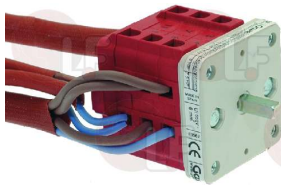

FIorenzato C.S. A2100114

FIorenzato C.S. A2100316