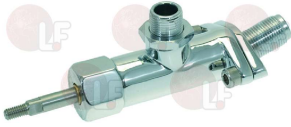

1186670 STEAM PIPE BUSHING \varnothing 12x5 mm
for Coffee machine (VIBIEMME) KOMETA

FIorenzato C.S.

Suitable for:

1348057 STEAM TAP
fittings \varnothing 3/8"

FIorenzato C.S. A2200066

Suitable for:

1348211 STEAM TAP