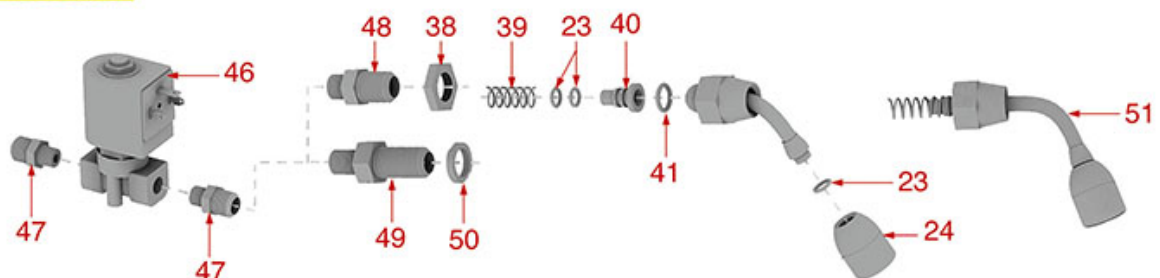

WATER/STEAM TAPS 2

BRICOLETTA-COLOMBINA

PIAZZA SAN MARCO

FENICE-DUCALE

FZCS0601

FIorenzato C.S.

Position	LF code no.	Description
2	1548001	COMPLETE STEAM TAP
4	1186834	BLIND GASKET \varnothing 7x2 mm TEFLON
5	1186556	O-RING R6 EPDM
9	1241172	
10	1528013	BLIND HEXAGONAL NUT M6 UNI 5721
12	1186612	O-RING 02025 VITON
16	1186182	TEFLON FLAT GASKET \varnothing 21x17x2 mm
17	1250550	JOINT SPRING \varnothing 12x16 mm
18	1186532	STEAM PIPE BUSHING
19	3060608	O-RING O3050 EPDM
20	1349521	PIPE ARTICULATION FITTING \varnothing 3/8"
21	1549016	STEAM PIPE COMPLETE CHROME PLATED
22	1549014	CHROME-PLATED COMPLETE WATER PIPE
23	1186556	O-RING R6 EPDM
24	1449332	WATER PIPE NOZZLE
25	1186065	FLAT GASKET \varnothing 12x10x1 mm TEFLON
26	1449394	STEAM NOZZLE M10x1 4 HOLES
31	1186118	TEFLON FLAT GASKET \varnothing 26x19x2 mm
33	1523412	INLET VALVE
34	1186311	NBR FLAT GASKET \varnothing 13x4x4 mm
37	1186318	O-RING 03043 EPDM
39	1250549	SPRING \varnothing 11x25 mm
40	1348213	STEAM PIPE BUSHING
41	1186318	O-RING 03043 EPDM
44	1449301	STEAM PIPE COMPLETE
45	1449302	STEAM PIPE COMPLETE
46	1120460	2-WAY SOLENOID VALVE LUCIFER 240V 50Hz
47	1349111	FITTING \varnothing 1/8"M 1/4"M
48	1349112	FITTING \varnothing 1/4"M-3/8"M
51	1449304	COMPLETE WATER PIPE
52	1449012	COMPLETE WATER PIPE
53	1549014	CHROME-PLATED COMPLETE WATER PIPE
54	1549016	STEAM PIPE COMPLETE CHROME PLATED